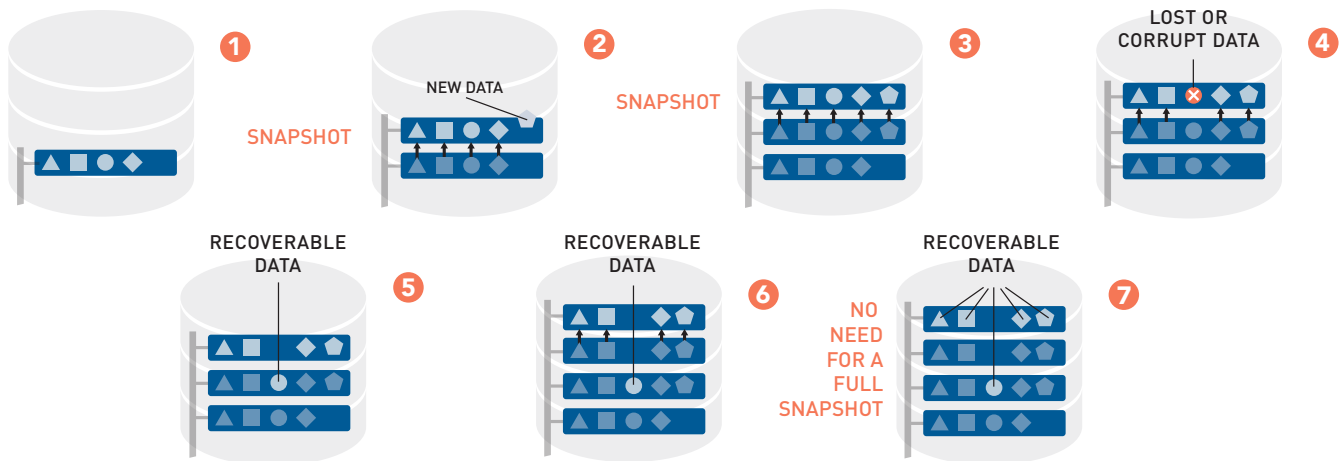

Datto NAS is a smart hybrid cloud storage solution with snapshotting. Datto NAS is no ordinary network-attached storage. As users share documents, it takes snapshots of their data so they can easily roll back to previous versions of anything being worked on. All data syncs to the secure Datto Cloud so it is always accessible, even in the event of a disaster.

Hybrid Cloud

Datto NAS utilises the same Hybrid Cloud technology Datto has perfected in its business continuity solutions to provide bullet-proof protection for your NAS data. Snapshots of the Datto NAS are replicated to the Datto cloud, so if there is a local disaster like a flood and the Datto NAS is destroyed, you have a backup copy in the secure Datto cloud.

Hot-Swappable Drive Bays

Datto's unmatched upgrade policy means you can deploy the appliance that fits your client today, then upgrade to a larger capacity unit later on. Hot-swappable drive bays mean most upgrades can be done right in the field.

Inverse Chain Technology™

Datto's proprietary Inverse Chain Technology eliminates the problem of broken backup chains — the place where most issues arise in the backup process.

Inverse Chain Technology

PSA and RMM Integration