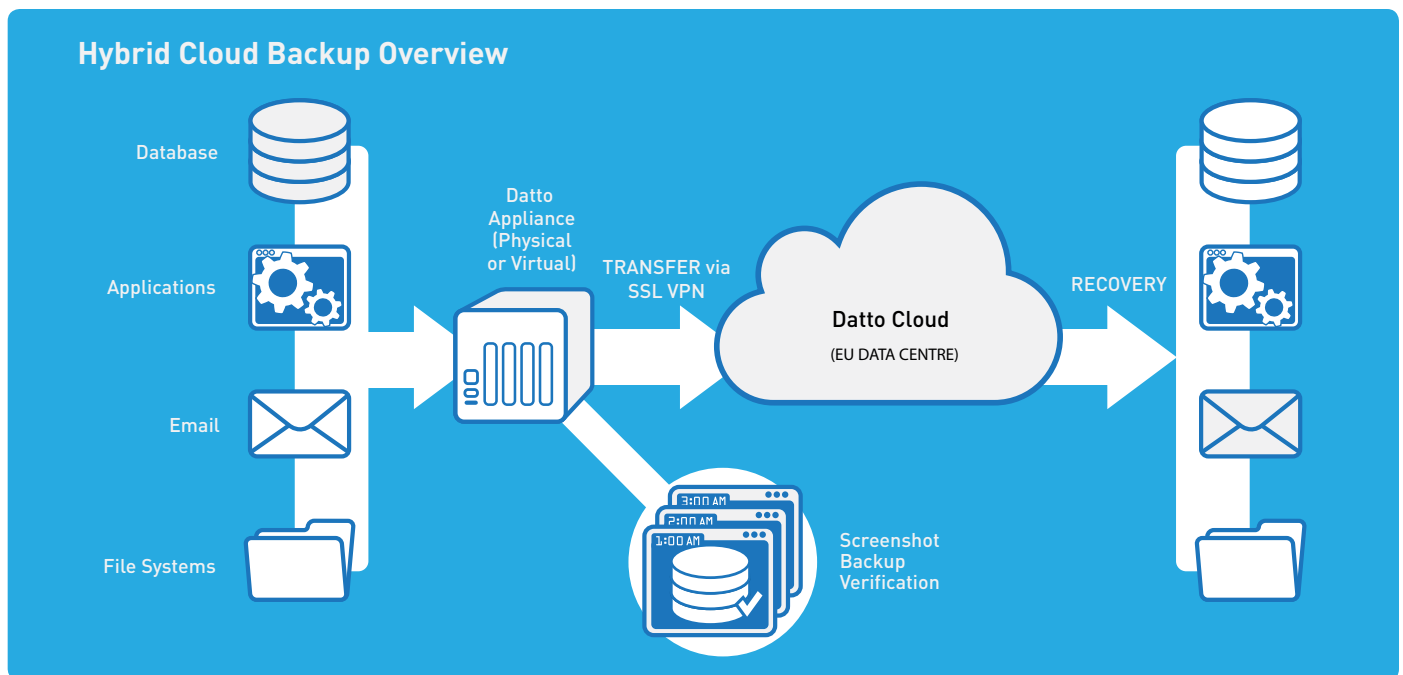

Datto NAS is a smart hybrid cloud storage solution with snapshotting. Datto NAS is no ordinary network-attached storage. As users share documents, it takes snapshots of their data so they can easily roll back to previous versions of anything being worked on. All data syncs to the secure Datto Cloud so it is always accessible, even in the event of a disaster.

A simple wizard-based interface makes Datto NAS incredibly easy to set up and manage. Datto NAS preserves all Windows permissions so users only have to set security policies once.

Datto NAS Business is available in a 4-bay unit with models in capacities ranging from 500GB to 3TB. A second line, Datto NAS Professional, puts this hybrid cloud solution in 8-bay units ranging from 6TB to 24TB. Finally, the Datto NAS Enterprise line delivers rackmount flexibility with capacity up to 60TB.

All Datto NAS devices come with a solid state operating system drive for superior reliability and RAID for redundancy.

Snapshotting

Datto NAS lets you set up a custom schedule for capturing snapshots of your data. Recovering a previous version of a document is quick and painless, whether you're at the office or on the road. (See Figure 1)

Hybrid Cloud

Datto NAS utilises the same Hybrid Cloud technology Datto has perfected in its business continuity solutions to provide bullet-proof protection for your NAS data. Snapshots of the Datto NAS are replicated to the Datto cloud, so if there is a local disaster like a flood and the Datto NAS is destroyed, you have a backup copy in the secure Datto cloud.